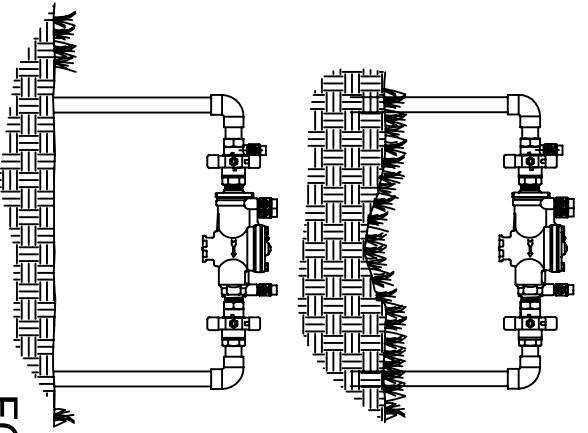

ENCPAD ASSEMBLY PARTS

GUARDSHACK, LSB, AND LOCKS SOLD SEPARATELY

STEP 1 LEVEL GROUND

STEP 2 ATTACH EYE-BOLT

STEP 3 POSITION PAD

FOR HINGED MODELS (GS-4)

WWW.GUARDSHACKENCLOSURES.COM
 (602) 426-1002 (800) 266-5411