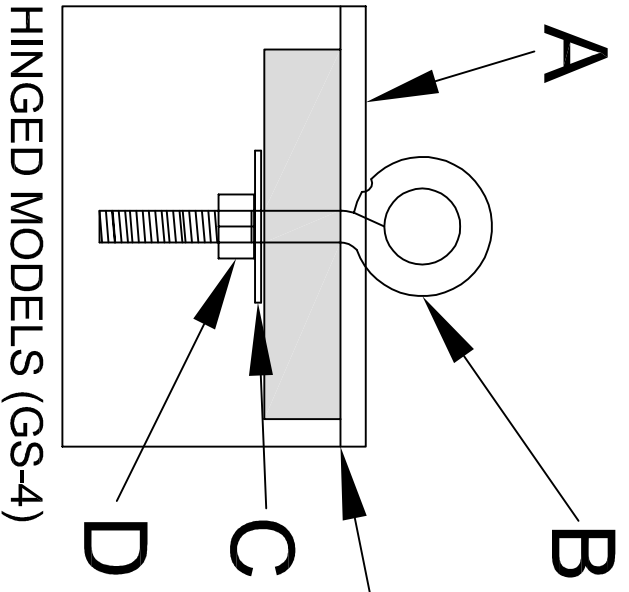

ENCPAD ASSEMBLY PARTS

GUARDSHACK, LSB, AND LOCKS SOLD SEPARATELY

STEP 1 LEVEL GROUND

STEP 2 ATTACH EYE-BOLT

STEP 3 POSITION PAD

FOR HINGED MODELS (GS-4)

WWW.GUARDSHACKENCLOSURES.COM
 (602) 426-1002 (800) 266-5411